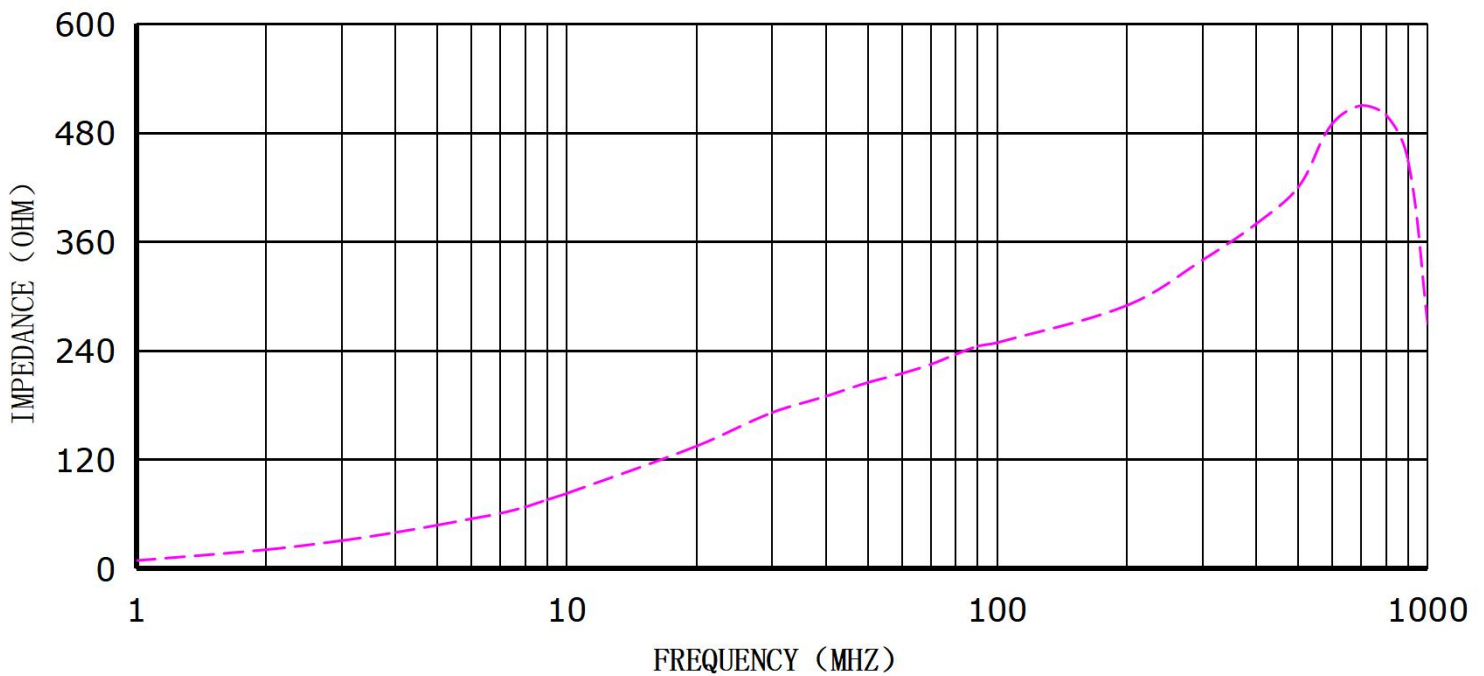

A2 RC 16*16*8-MB

Ferrite Core Clip-on Filter

© The Test Curve 樣品測試曲線:

A2 RC 24*14*11.5-MB

A2 RC 25*12*15-MB

Ferrite Core Clip-on Filter

© The Test Curve 樣品測試曲線:

A2 RC 14*28.5*7-MB

BF-50-B

Ferrite Core Clip-on Filter

© The Test Curve 樣品測試曲線:

BF-65-B

BF-80-B

Ferrite Core Clip-on Filter

© The Test Curve 樣品測試曲線:

BF-100-B

BF-130-B

Ferrite Core Clip-on Filter

© The Test Curve 樣品測試曲線:

A2 FC 33.5*6.8*28*12-1.8

A2 RC 105B