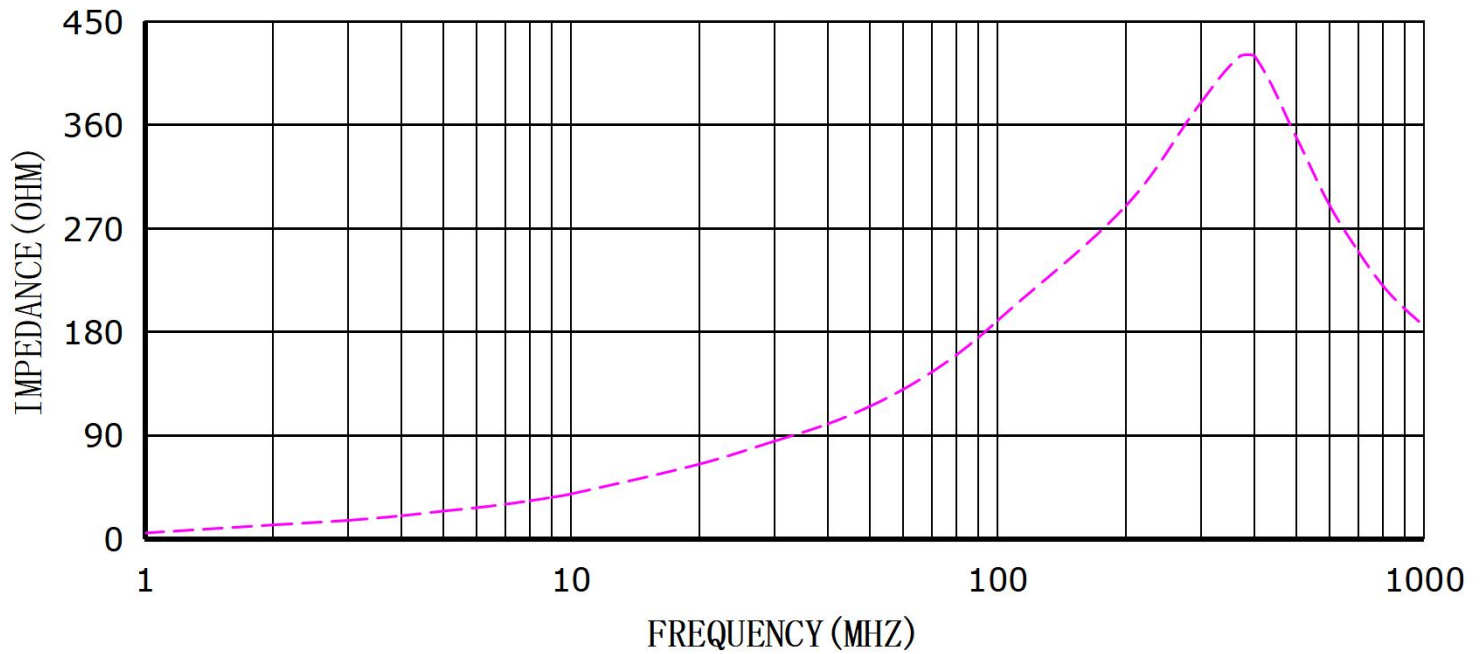

TEST WIRE : 0.5T.C.W*120m/m 1/2Ts

Ferrite Core Clip-on Filter

© The Test Curve 樣品測試曲線:

A2 RC 103B

A2 RC 10*20*5-MB

Ferrite Core Clip-on Filter

© The Test Curve 樣品測試曲線:

A2 RC 13*23*7-MB