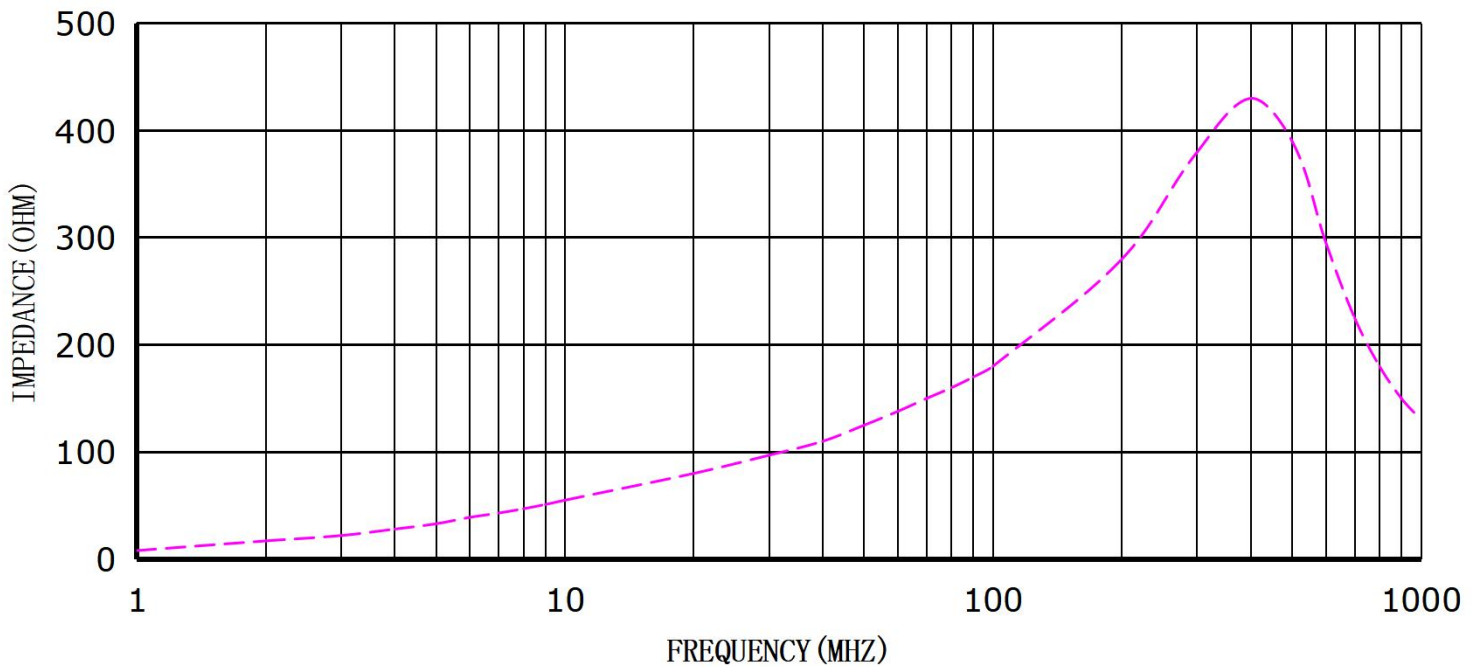

Ferrite Core Clip-on Filter

© The Test Curve 樣品測試曲線:

A2 RC 14*28.5*7-MB

BF-50-B