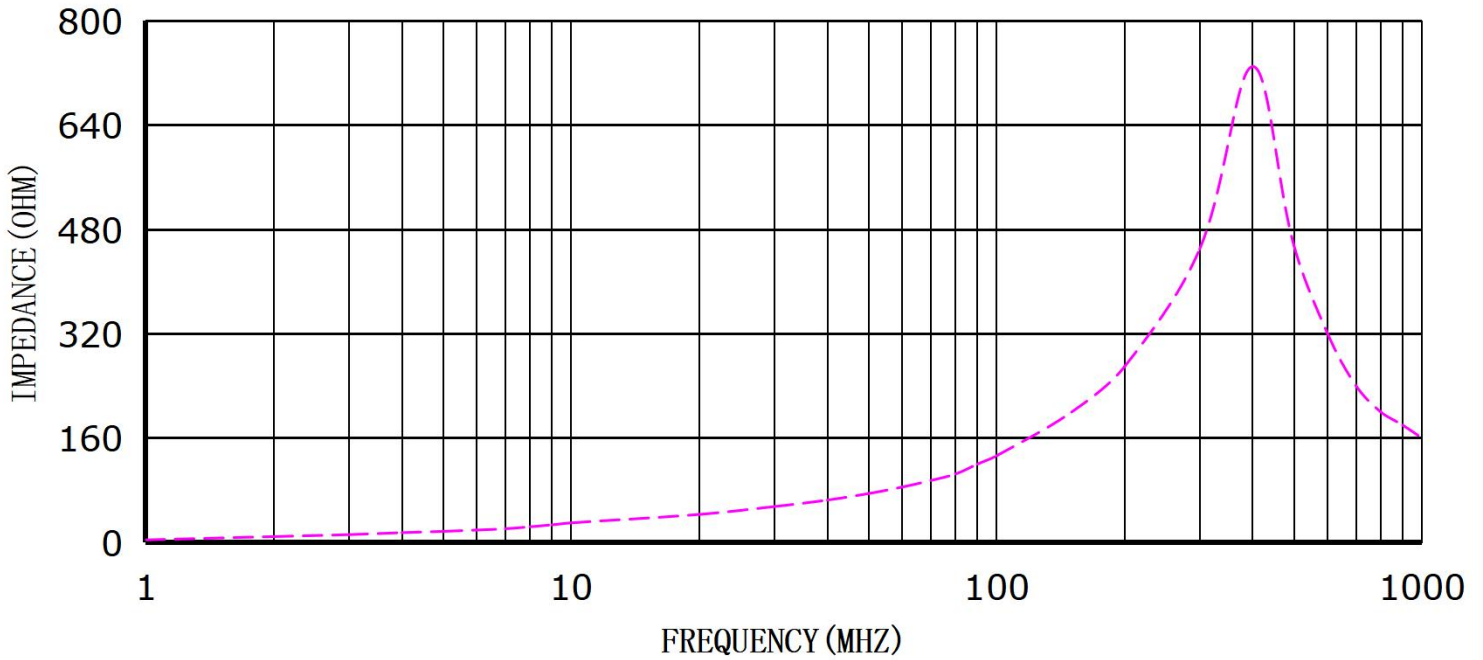

A2 RC 16*28*5-MB

Ferrite Core Clip-on Filter

© The Test Curve 樣品測試曲線:

A2 RC 16*28*9-MB

A2 RC 20*30*13-MB

Ferrite Core Clip-on Filter

© The Test Curve 樣品測試曲線:

A2 RC 12*15*7-MB