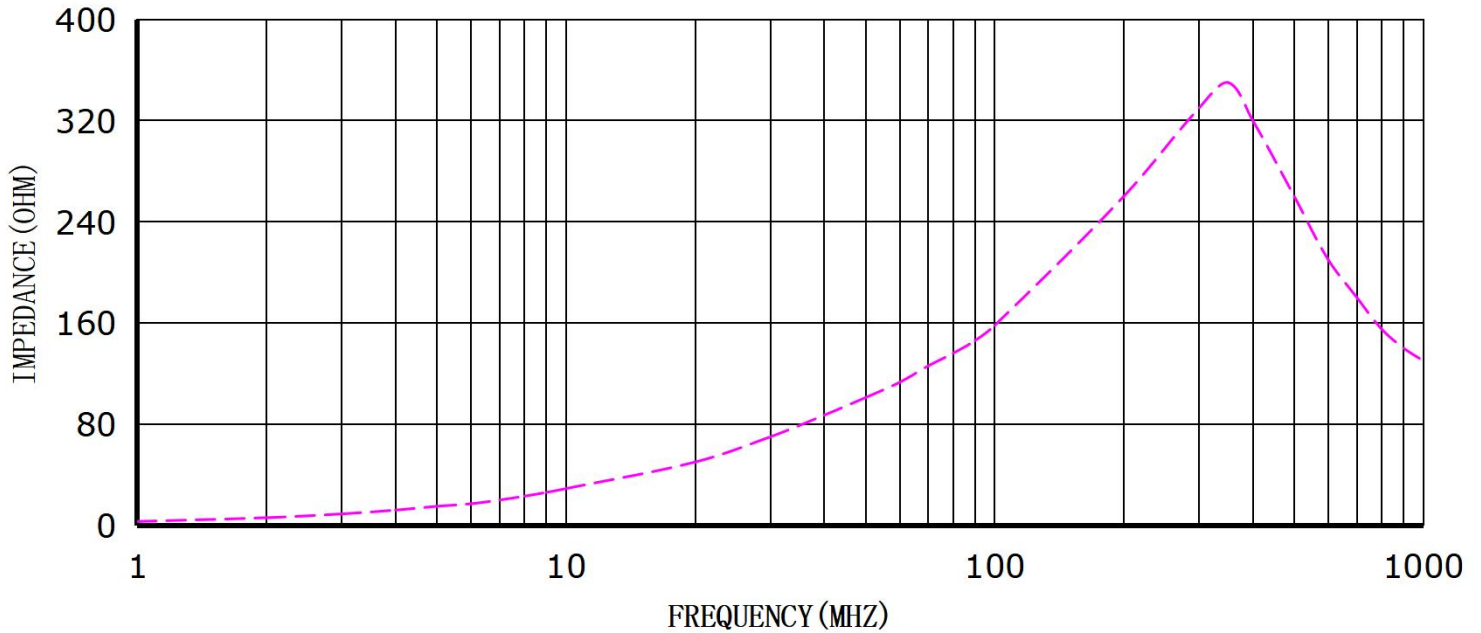

Ferrite Core Clip-on Filter

© The Test Curve 樣品測試曲線:

A2 RC 24*14*11.5-MB