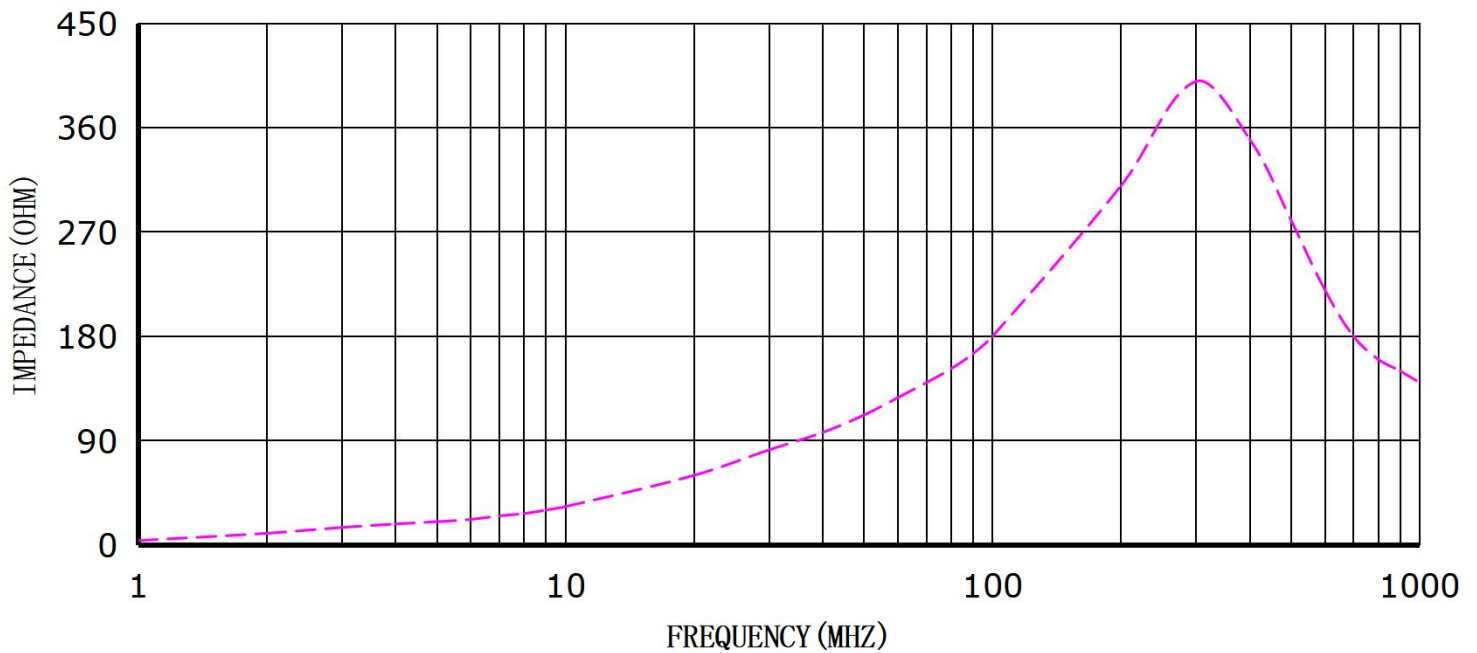

Ferrite Core Clip-on Filter

© The Test Curve 樣品測試曲線:

A2 RC 16*28*9-MB