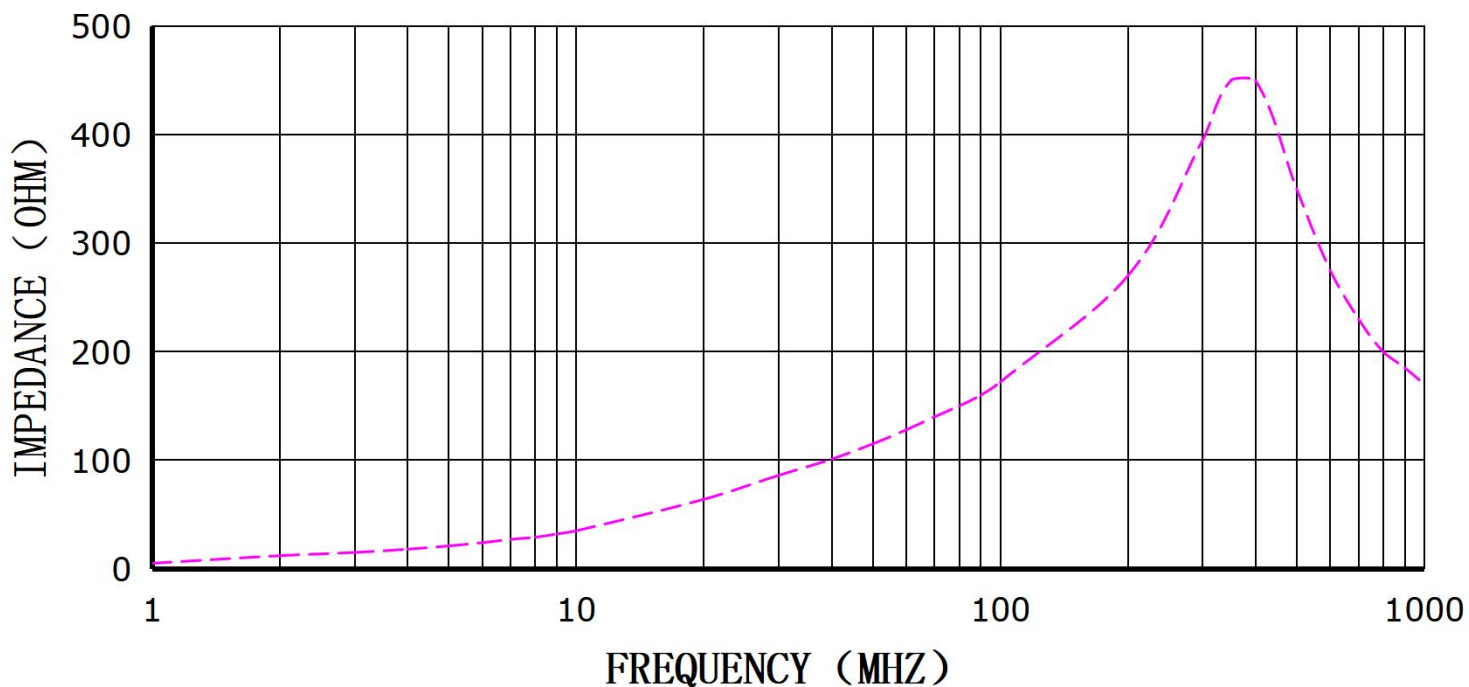

TEST WIRE : 0.5T.C.W*120m/m 1/2Ts

Ferrite Core Clip-on Filter

© The Test Curve 樣品測試曲線:

A2 RC 103B

A2 RC 10*20*5-MB

Ferrite Core Clip-on Filter

© The Test Curve 樣品測試曲線:

A2 RC 13*23*7-MB