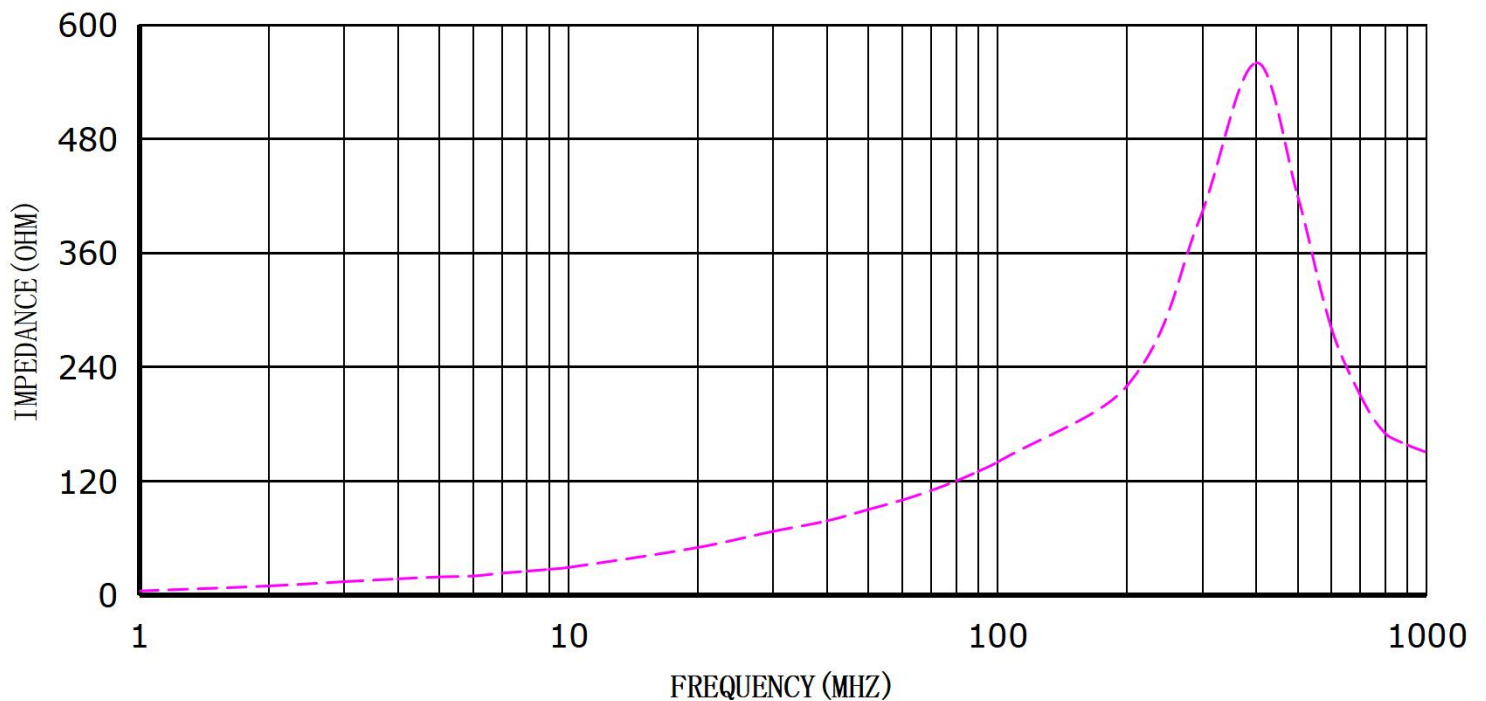

A2 RC 16*16*8-MB