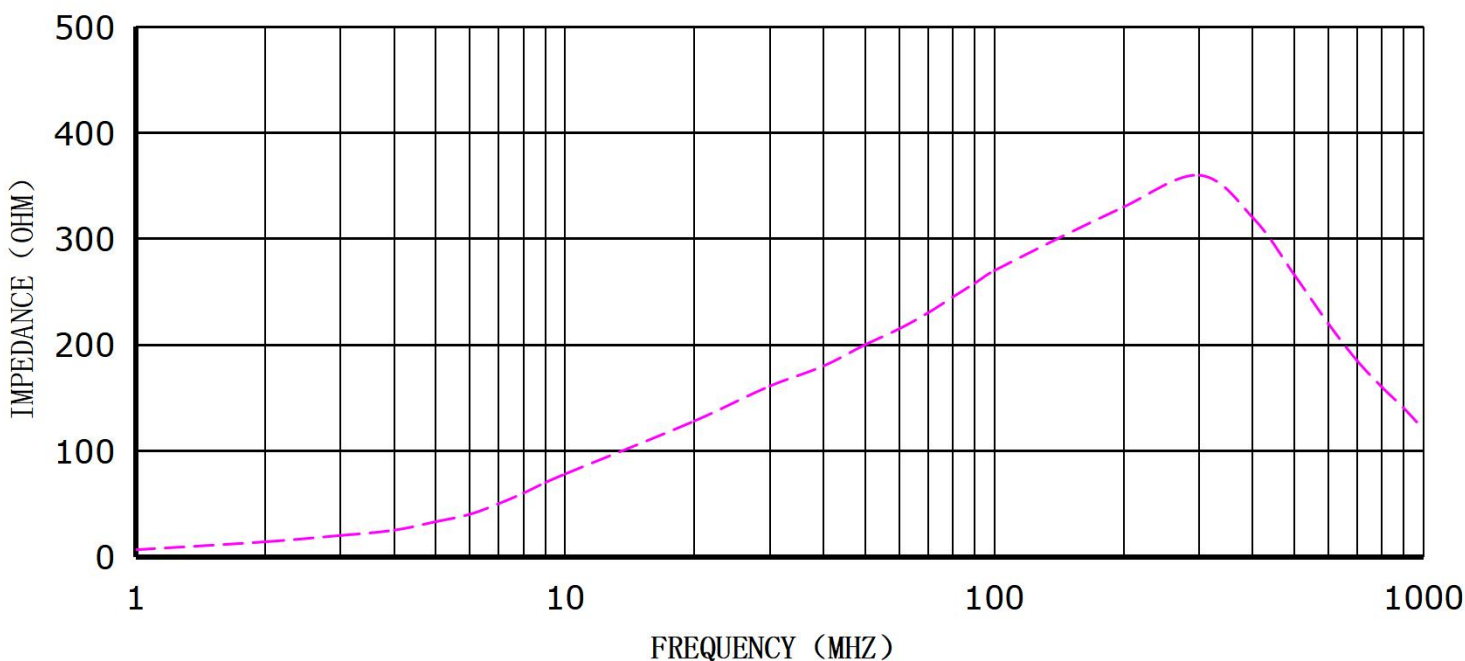

BF-50-B

Ferrite Core Clip-on Filter

© The Test Curve 樣品測試曲線:

BF-65-B

BF-80-B

Ferrite Core Clip-on Filter

© The Test Curve 樣品測試曲線:

BF-100-B

BF-130-B

Ferrite Core Clip-on Filter

© The Test Curve 樣品測試曲線:

A2 FC 33.5*6.8*28*12-1.8

A2 RC 105B