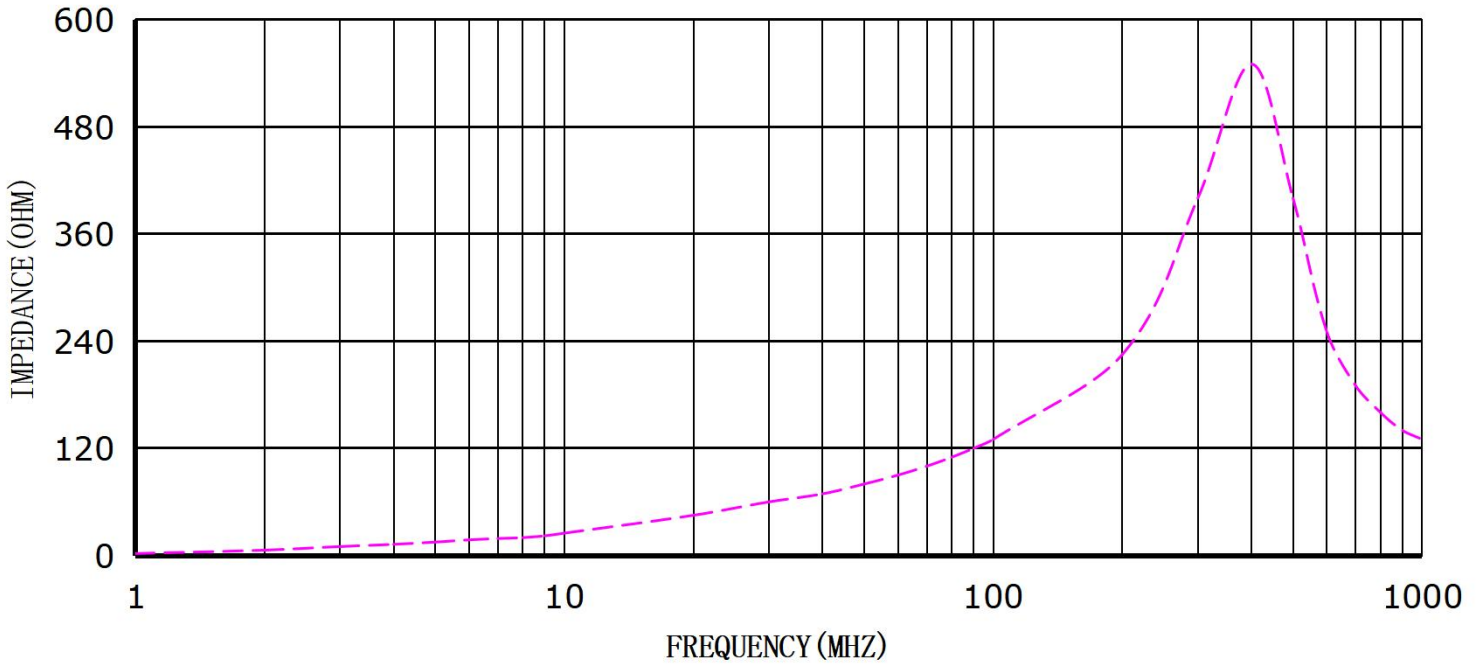

A2 RC 169MB

Ferrite Core Clip-on Filter

© The Test Curve 樣品測試曲線:

A2 RC 17*28*11-MB

A2 RC 26*30*13-MB

Ferrite Core Clip-on Filter

© The Test Curve 樣品測試曲線:

A2 RC 16*13*8-MB