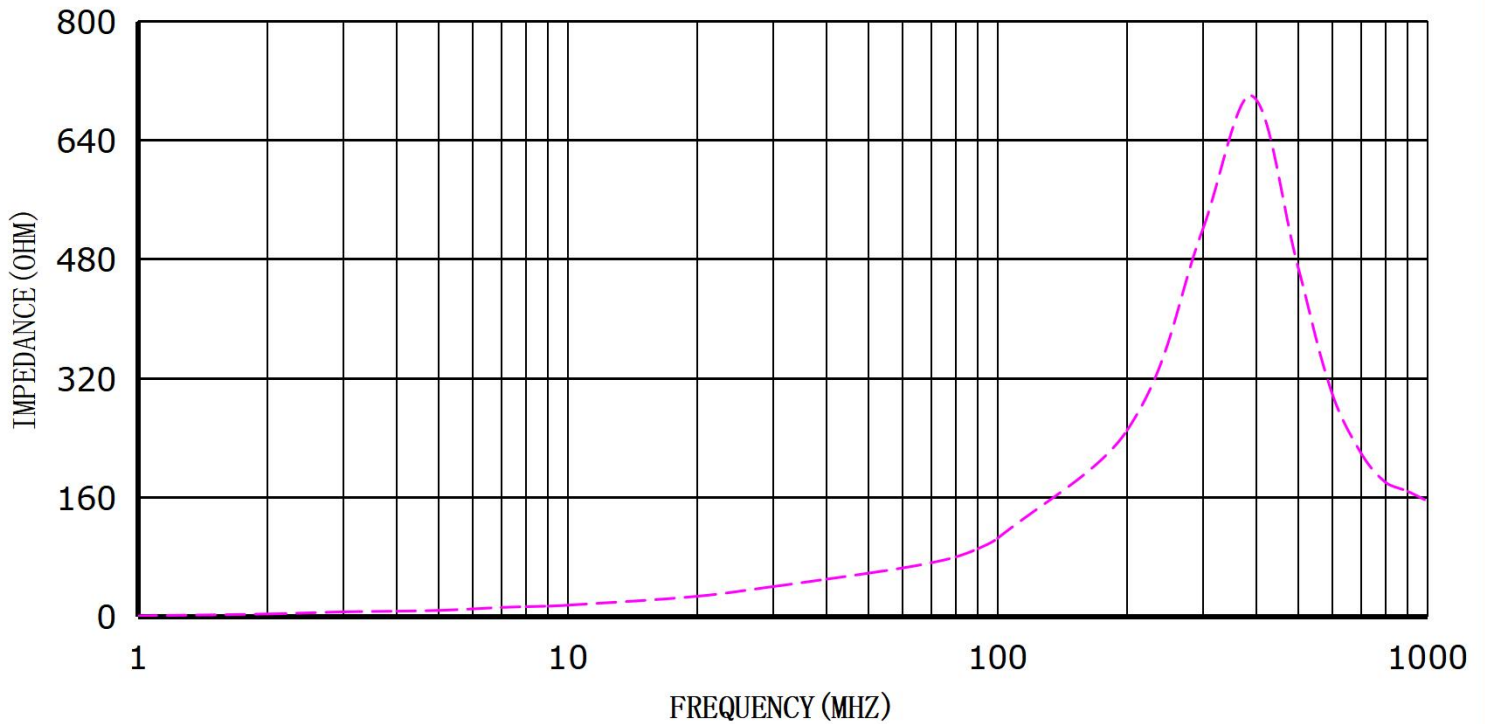

BF-50-B

Ferrite Core Clip-on Filter

© The Test Curve 樣品測試曲線:

BF-65-B

BF-80-B

Ferrite Core Clip-on Filter

© The Test Curve 樣品測試曲線:

BF-100-B

BF-130-B

Ferrite Core Clip-on Filter

© The Test Curve 樣品測試曲線:

A2 FC 33.5*6.8*28*12-1.8

A2 RC 105B