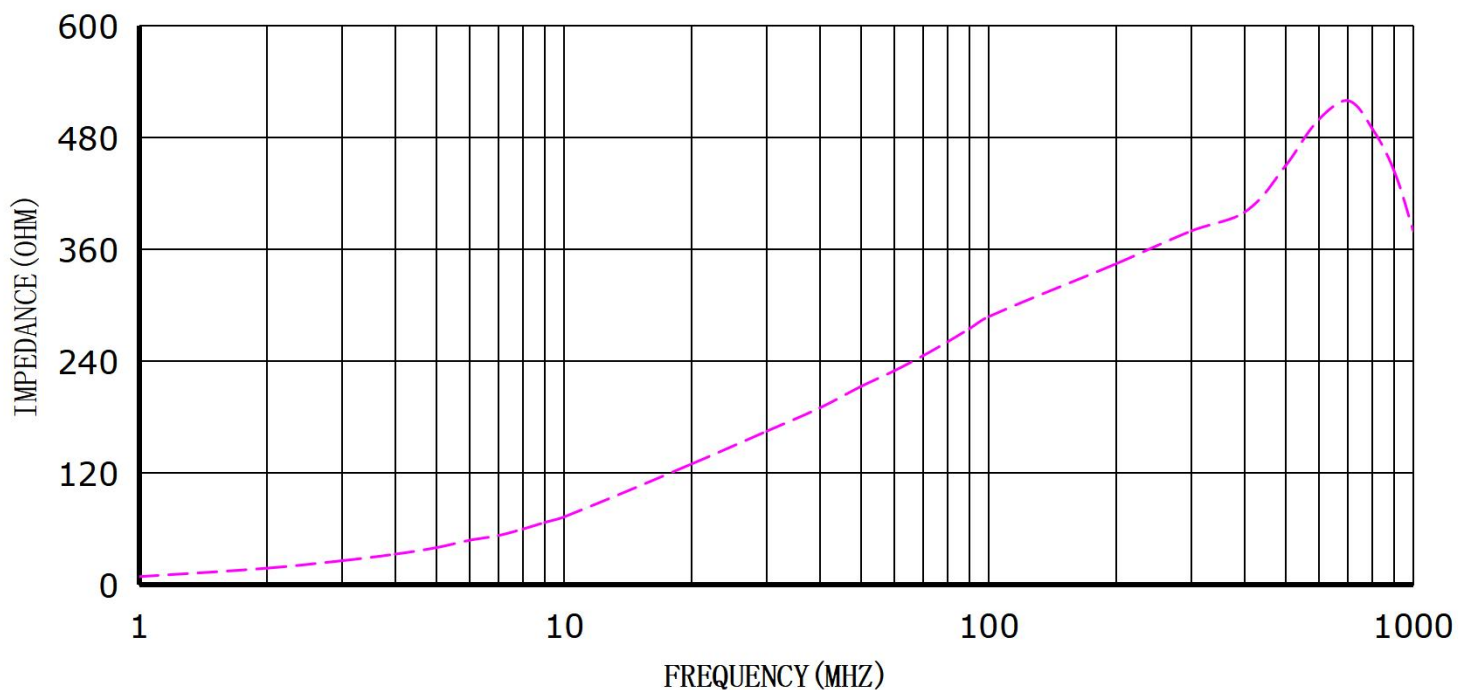

A2 RC 16*28*5-MB