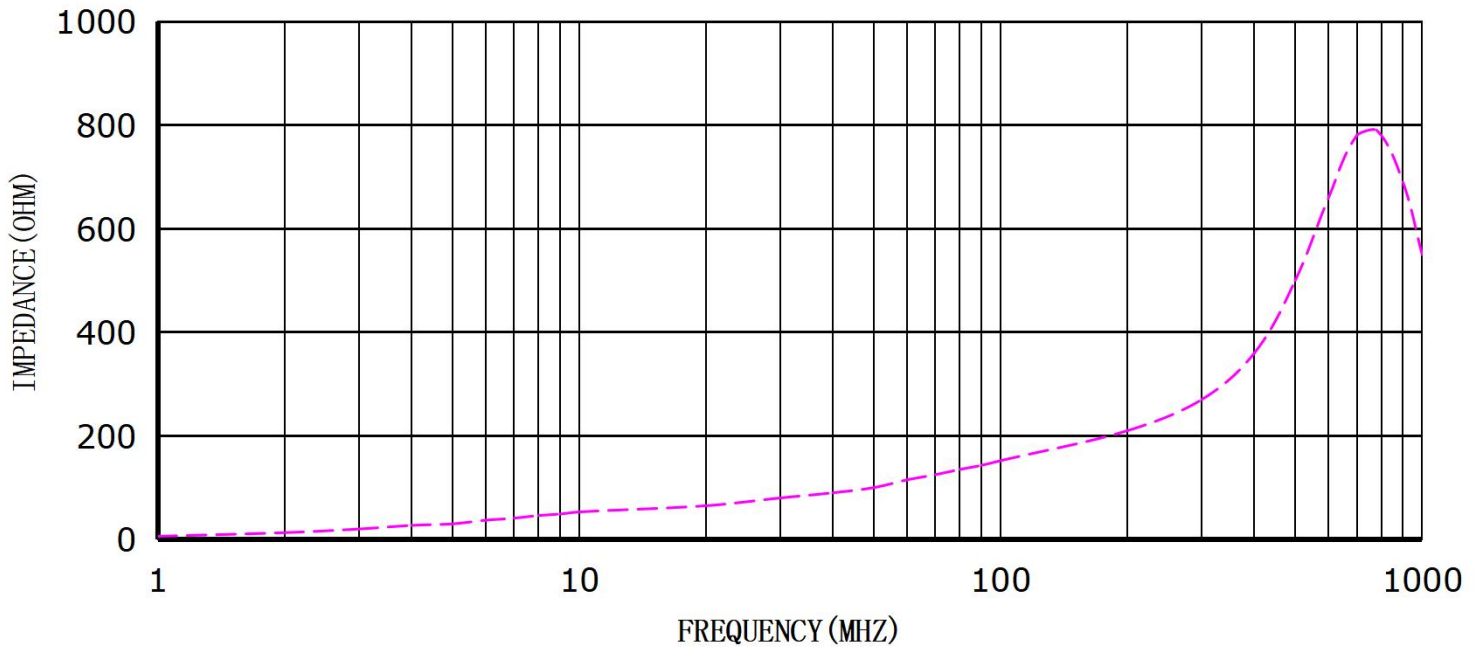

Ferrite Core Clip-on Filter

© The Test Curve 樣品測試曲線:

A2 RC 17*28*11-MB