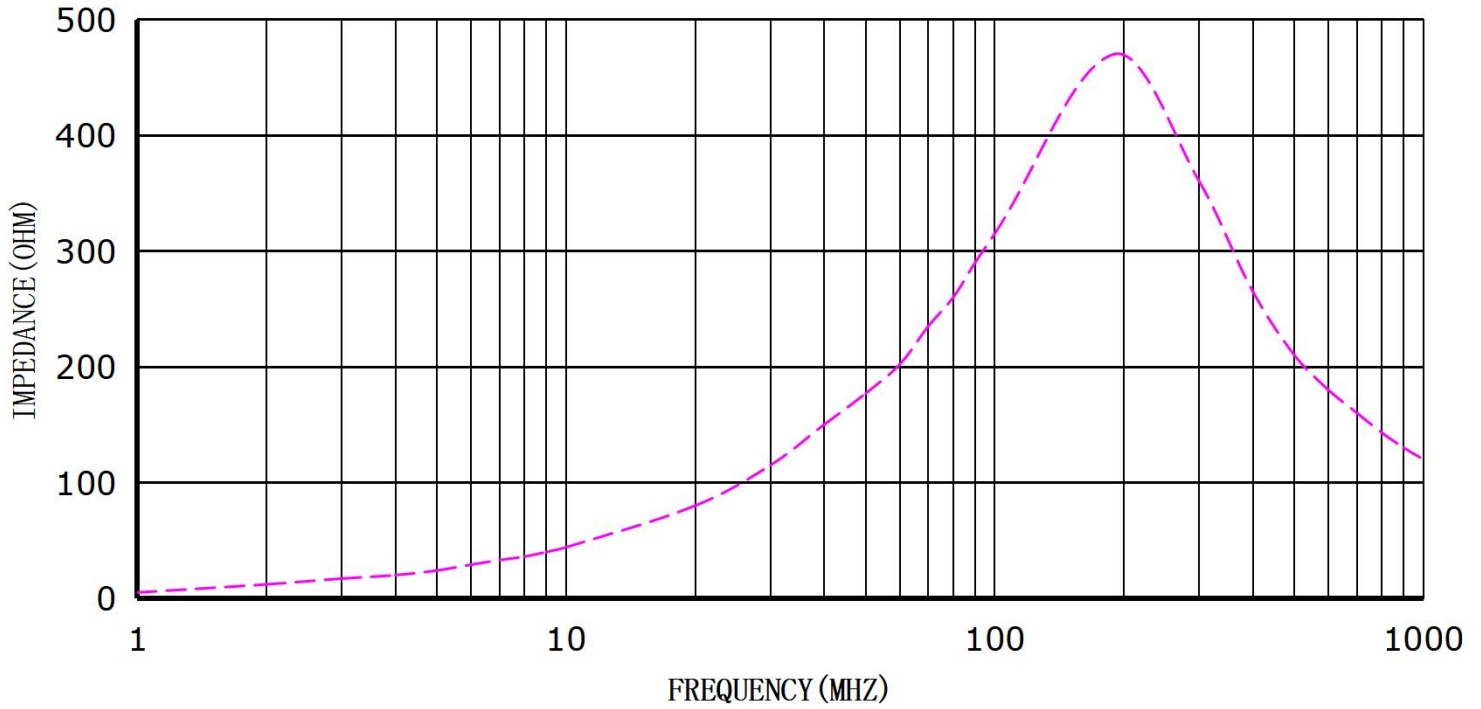

Ferrite Core Clip-on Filter

© The Test Curve 樣品測試曲線:

BF-65-B