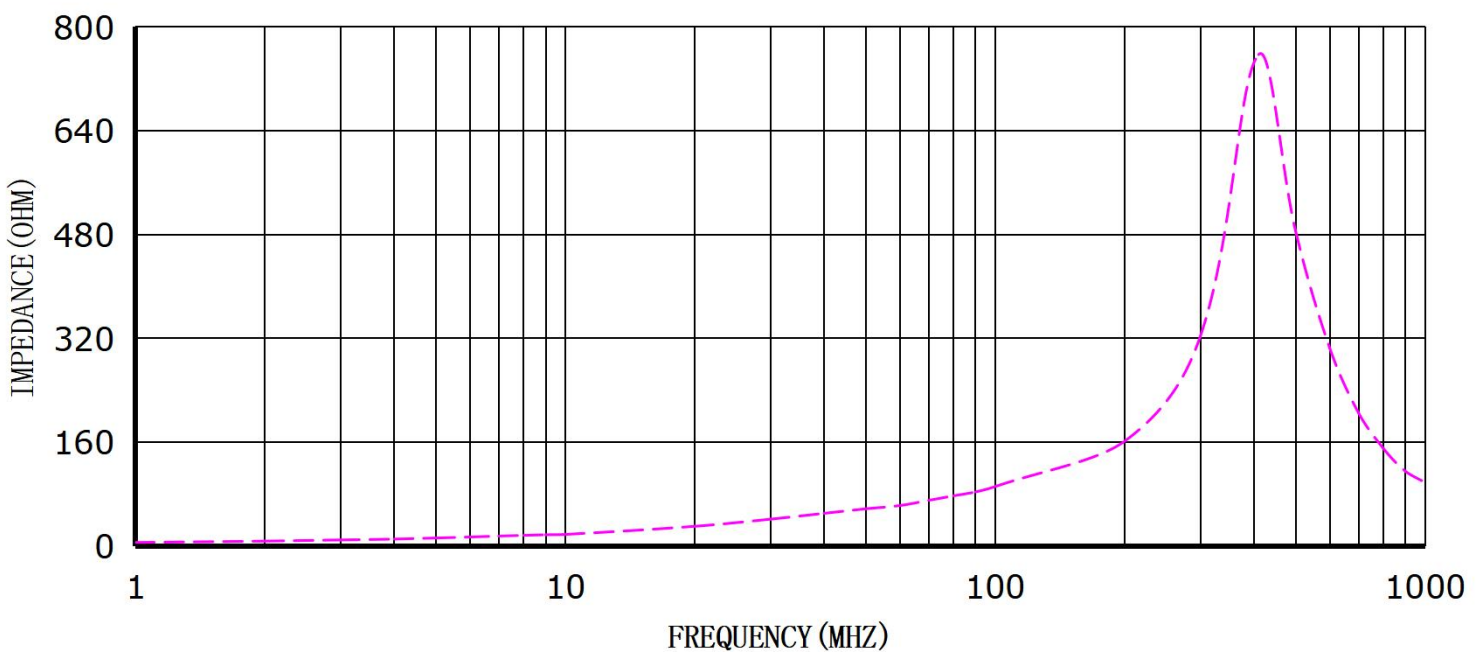

A2 RC 16*16*8-MB

Ferrite Core Clip-on Filter

© The Test Curve 樣品測試曲線:

A2 RC 24*14*11.5-MB

A2 RC 25*12*15-MB

Ferrite Core Clip-on Filter

© The Test Curve 樣品測試曲線:

A2 RC 14*28.5*7-MB