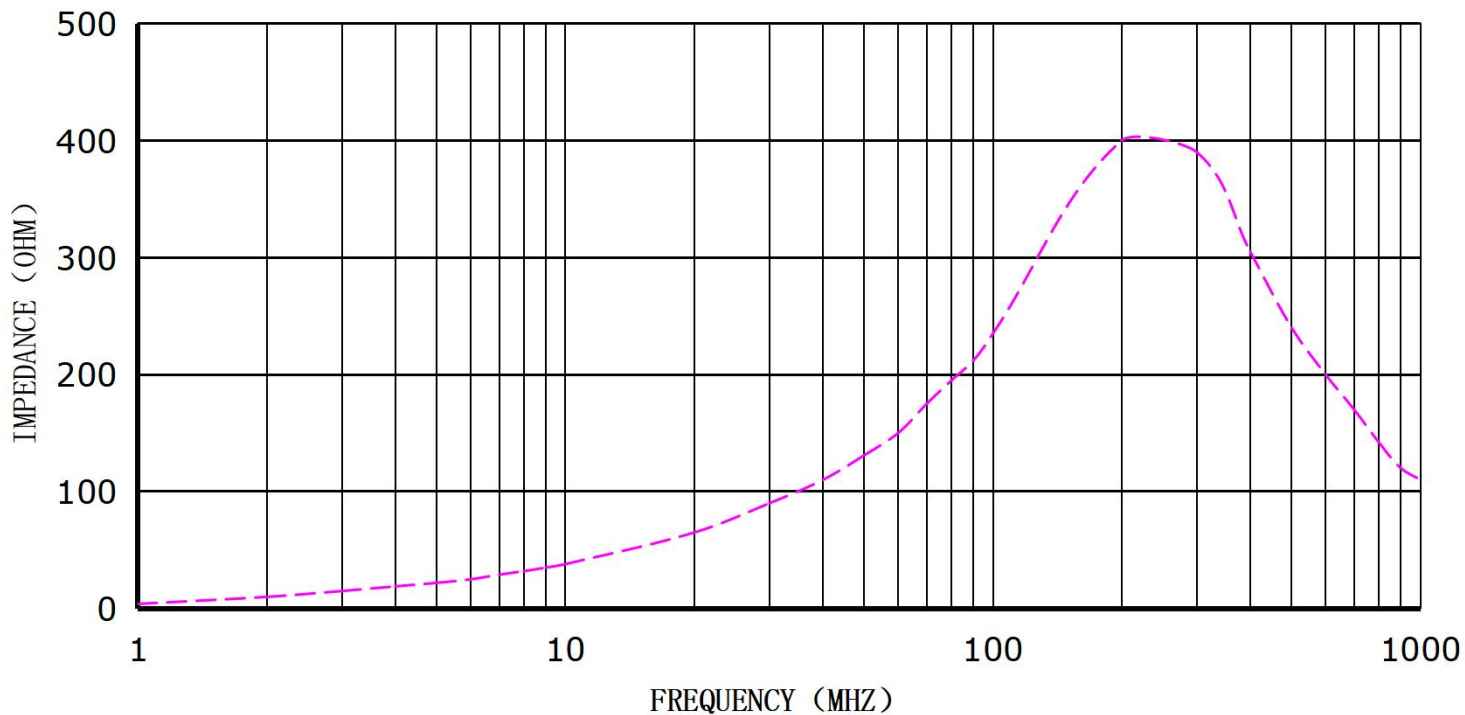

BF-50-B

Ferrite Core Clip-on Filter

© The Test Curve 樣品測試曲線:

BF-65-B

BF-80-B

Ferrite Core Clip-on Filter

© The Test Curve 樣品測試曲線:

BF-100-B

BF-130-B

Ferrite Core Clip-on Filter

© The Test Curve 樣品測試曲線:

A2 FC 33.5*6.8*28*12-1.8

A2 RC 105B