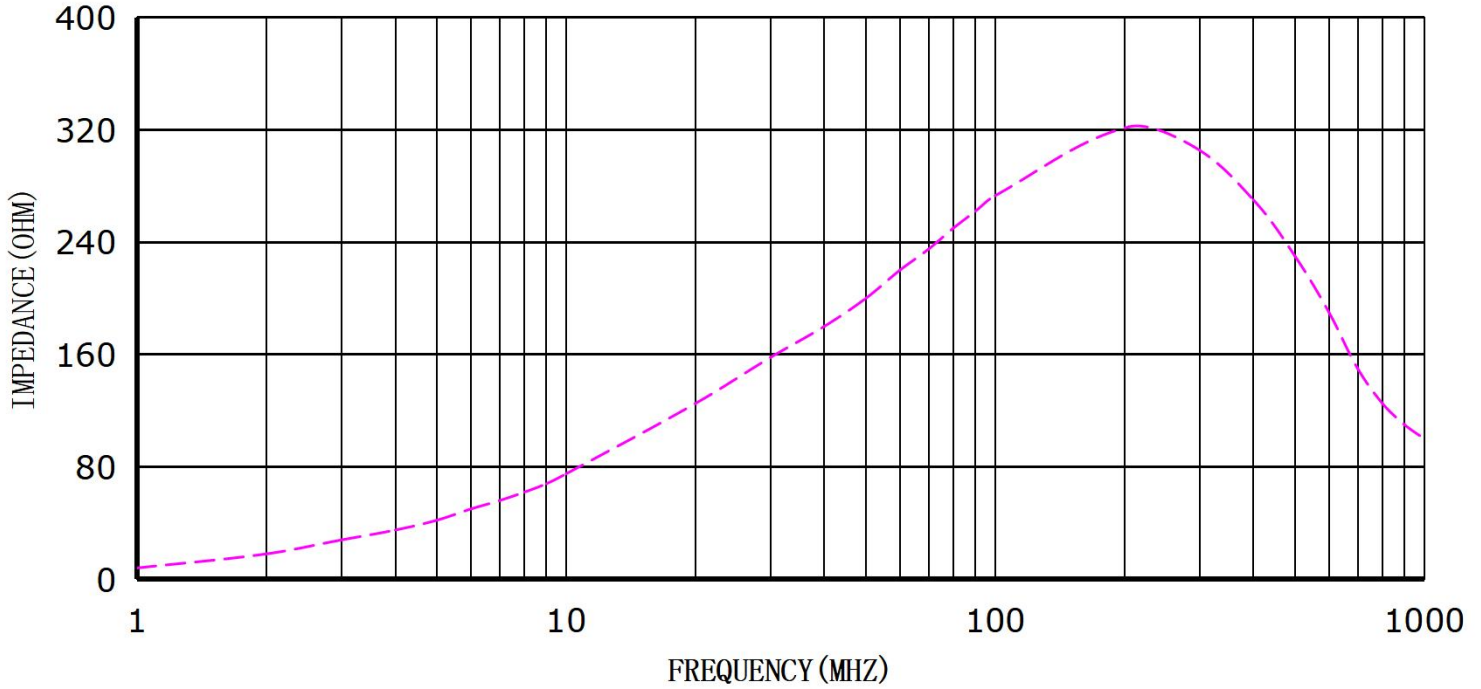

A2 RC 16*16*8-MB

Ferrite Core Clip-on Filter

© The Test Curve 樣品測試曲線:

A2 RC 24*14*11.5-MB

A2 RC 25*12*15-MB

Ferrite Core Clip-on Filter

© The Test Curve 樣品測試曲線:

A2 RC 14*28.5*7-MB