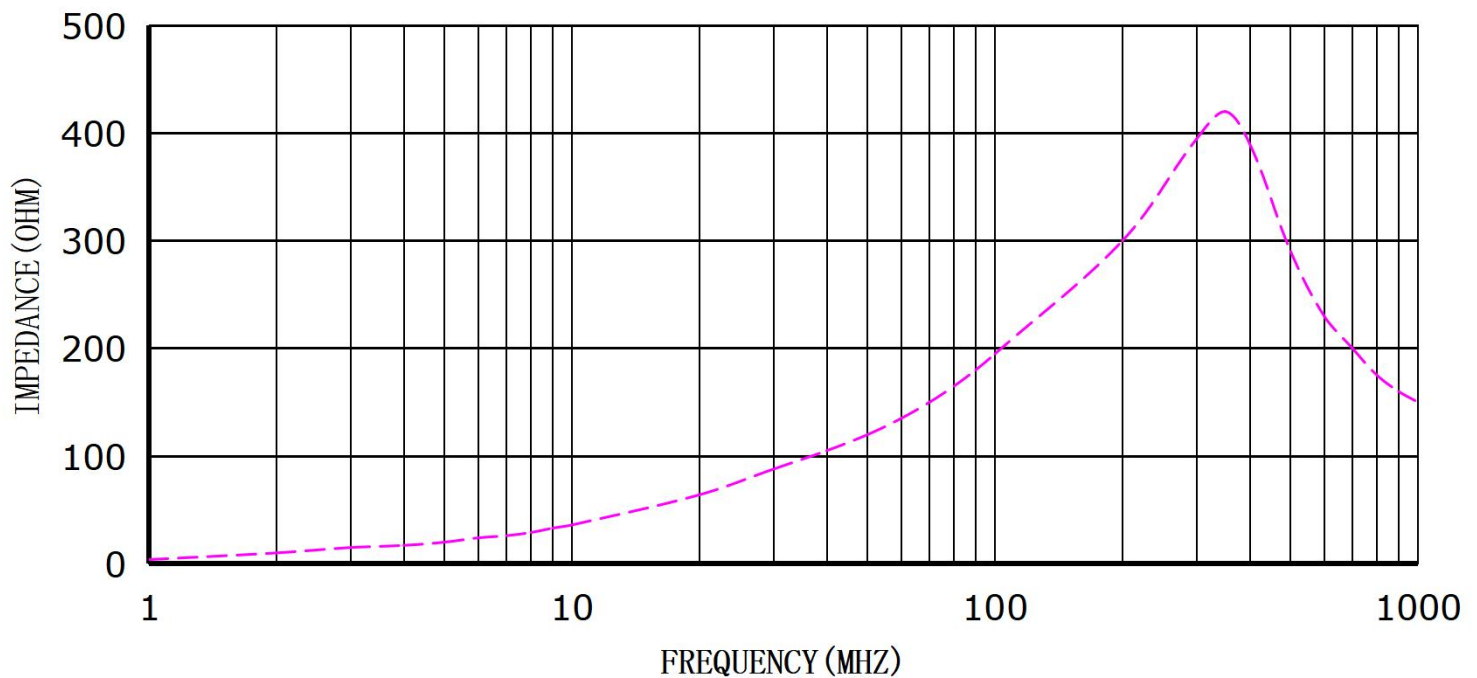

A2 RC 16*28*5-MB

Ferrite Core Clip-on Filter

© The Test Curve 樣品測試曲線:

A2 RC 16*28*9-MB

A2 RC 20*30*13-MB

Ferrite Core Clip-on Filter

© The Test Curve 樣品測試曲線:

A2 RC 12*15*7-MB