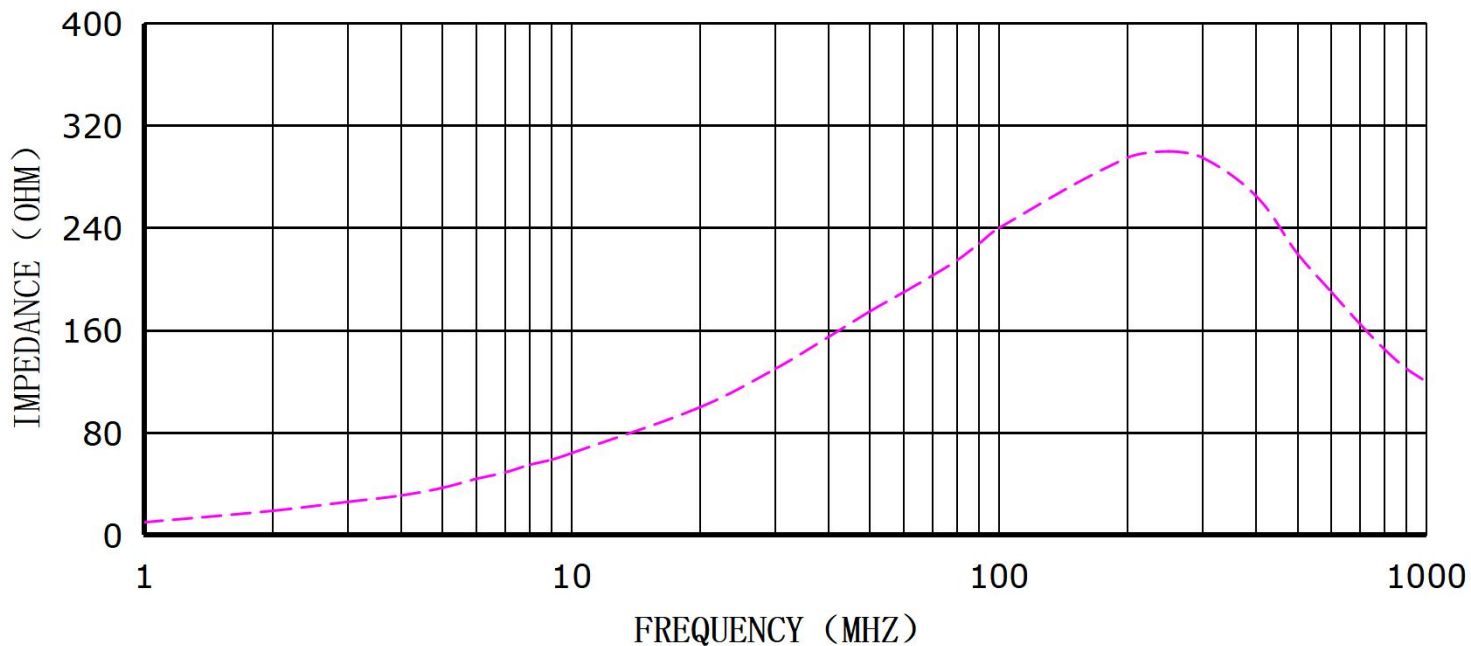

Ferrite Core Clip-on Filter

© The Test Curve 樣品測試曲線:

A2 RC 103B