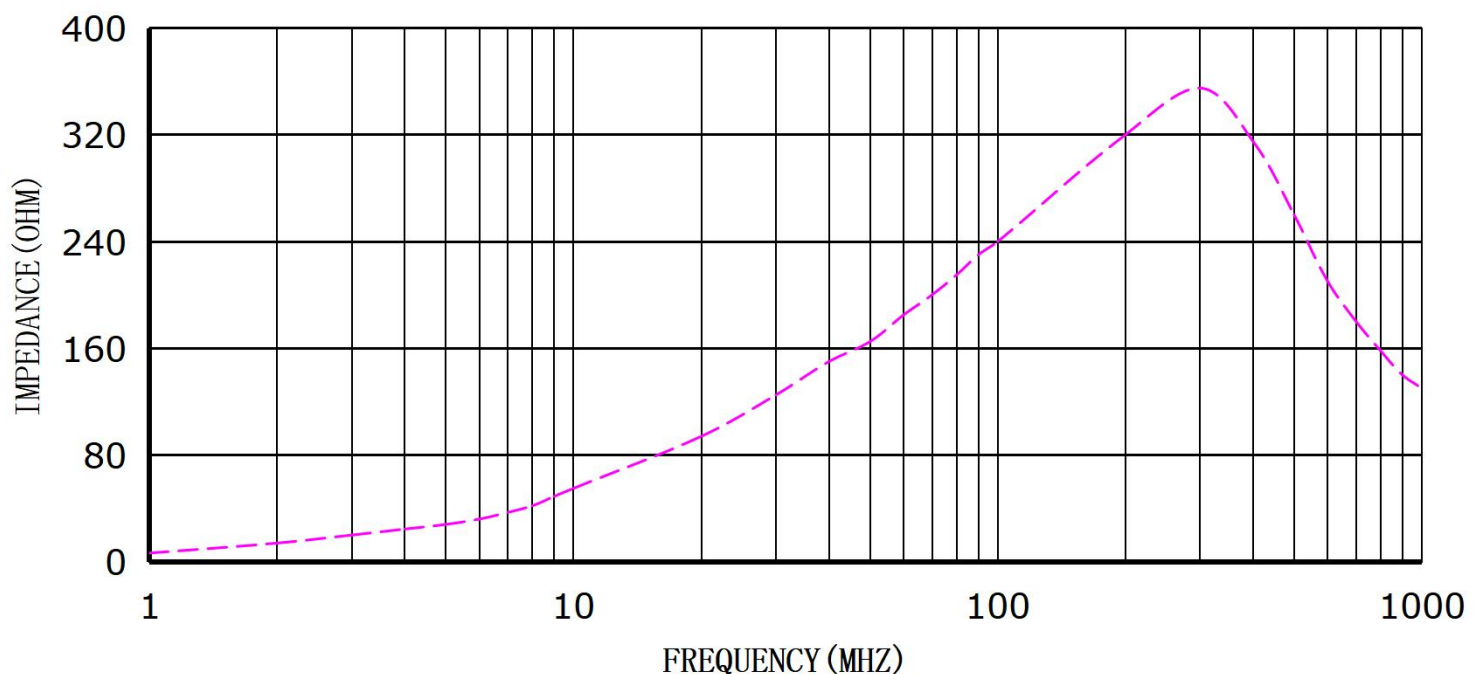

A2 RC 169MB

Ferrite Core Clip-on Filter

© The Test Curve 樣品測試曲線:

A2 RC 17*28*11-MB

A2 RC 26*30*13-MB

Ferrite Core Clip-on Filter

© The Test Curve 樣品測試曲線:

A2 RC 16*13*8-MB