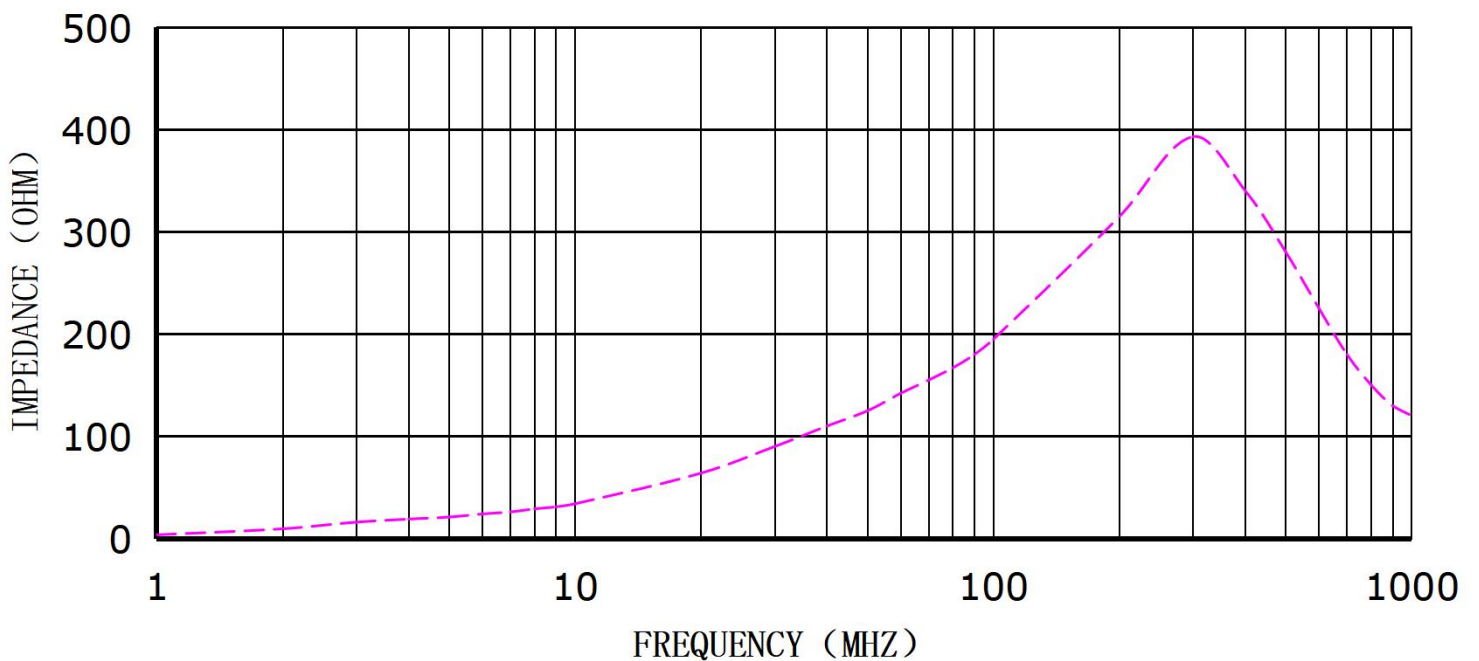

Ferrite Core Clip-on Filter

© The Test Curve 樣品測試曲線:

A2 RC 169MB